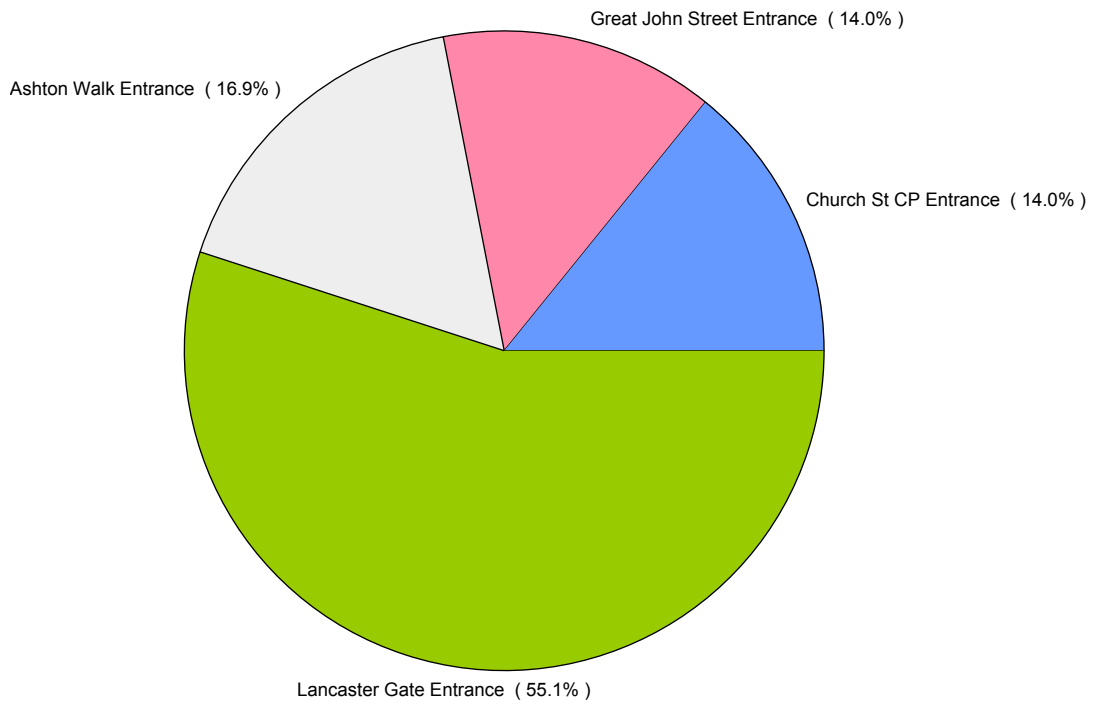

Daily Distribution

Daily Visitors

This Week '13	6,988	9,529	10,883	10,281	12,290	17,054	6,347
This Week '12							
Last Week '13	10,553	10,601	11,341	10,274	12,546	18,495	7,287
W-O-W % Change	-33.8%	-10.1%	-4.0%	0.1%	-2.0%	-7.8%	-12.9%
% Visitors This Wk	9.5 %	13.0 %	14.8 %	14.0 %	16.8 %	23.2 %	8.7 %

Hourly Distribution

Hourly Visitors

Zone Comparison

Weekly Visitors

Flow Comparison

Weekly Visitors

Week Commencing 06-May-2013

Calendar Week

19

External Location Comparison

Weekly Visitors

Footfall by Entrance

Weekly Visitors

Week Commencing	06-May-2013
------------------------	--------------------

Calendar Week	19
----------------------	-----------