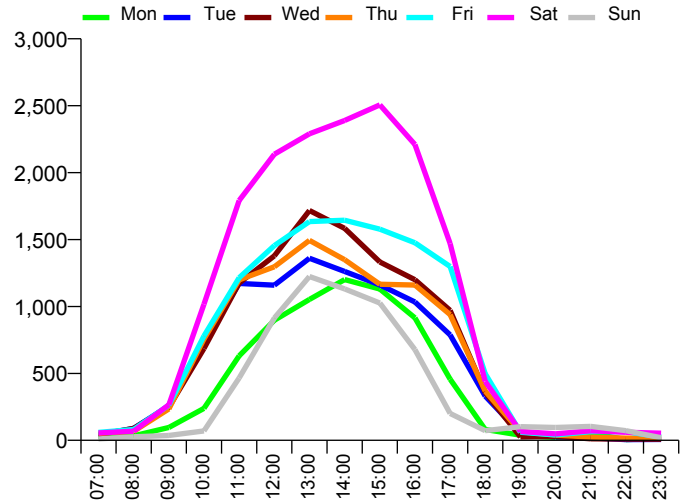

Daily Distribution

Daily Visitors

This Week '13	6,988	9,529	10,883	10,281	12,290	17,054	6,347
This Week '12							
Last Week '13	10,553	10,601	11,341	10,274	12,546	18,495	7,287
W-O-W % Change	-33.8%	-10.1%	-4.0%	0.1%	-2.0%	-7.8%	-12.9%
% Visitors This Wk	9.5 %	13.0 %	14.8 %	14.0 %	16.8 %	23.2 %	8.7 %

Hourly Distribution

Hourly Visitors

Zone Comparison

Weekly Visitors

Flow Comparison

Weekly Visitors

Week Commencing 06-May-2013

Calendar Week