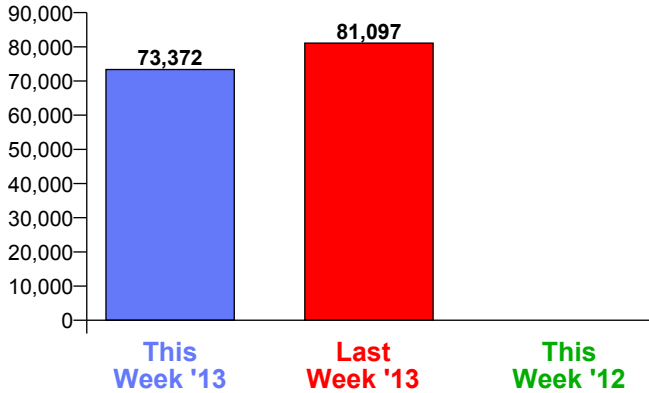

Week Commencing 06-May-2013

Calendar Week 19

Weekly Visitors

Weekly Visitors

National Benchmark		Weekly		Yearly	
W-O-W	Y-O-Y	Centre Change		Centre Change	
-4.2 % ↓	-3.8 % ↓	-9.5 % ↓			

Annual Performance

Weekly Visitors

Daily Distribution

Daily Visitors

This Week '13	6,988	9,529	10,883	10,281	12,290	17,054	6,347
This Week '12							
Last Week '13	10,553	10,601	11,341	10,274	12,546	18,495	7,287
W-O-W % Change	-33.8%	-10.1%	-4.0%	0.1%	-2.0%	-7.8%	-12.9%
% Visitors This Wk	9.5 %	13.0 %	14.8 %	14.0 %	16.8 %	23.2 %	8.7 %

Hourly Distribution

Hourly Visitors

Zone Comparison

Weekly Visitors

Flow Comparison

Weekly Visitors

Week Commencing 06-May-2013

Calendar Week