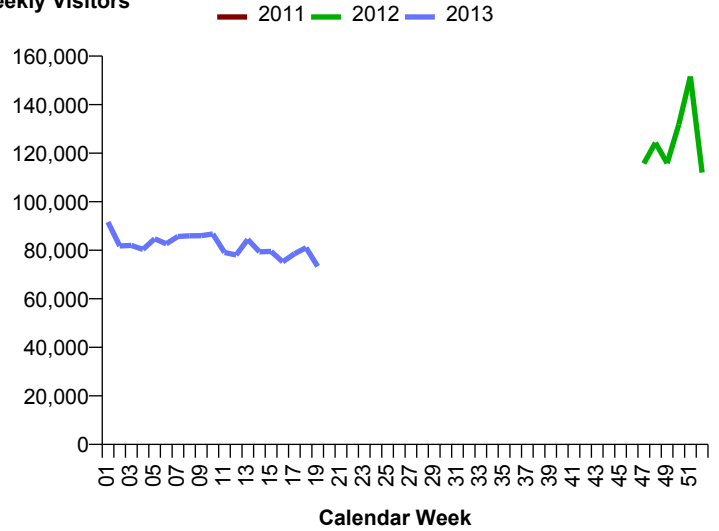

Week Commencing 06-May-2013

Calendar Week 19

Weekly Visitors

Weekly Visitors

National Benchmark		Weekly		Yearly	
W-O-W	Y-O-Y	Centre Change		Centre Change	
-4.2 % ↓	-3.8 % ↓	-9.5 % ↓			

Annual Performance

Weekly Visitors

Daily Distribution

Daily Visitors

This Week '13	6,988	9,529	10,883	10,281	12,290	17,054	6,347
This Week '12							
Last Week '13	10,553	10,601	11,341	10,274	12,546	18,495	7,287
W-O-W % Change	-33.8%	-10.1%	-4.0%	0.1%	-2.0%	-7.8%	-12.9%
% Visitors This Wk	9.5 %	13.0 %	14.8 %	14.0 %	16.8 %	23.2 %	8.7 %