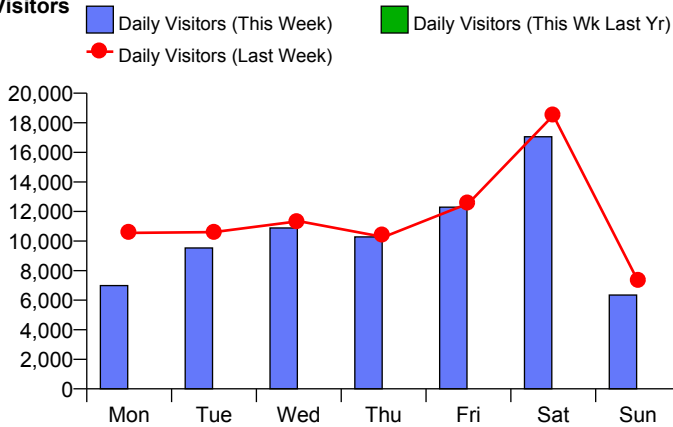

Week Commencing 06-May-2013

Calendar Week 19

Weekly Visitors

Weekly Visitors

National Benchmark		Weekly		Yearly	
W-O-W	Y-O-Y	Centre Change		Centre Change	
-4.2 % ↓	-3.8 % ↓	-9.5 % ↓			

Annual Performance

Weekly Visitors

Daily Distribution

Daily Visitors

This Week '13	6,988	9,529	10,883	10,281	12,290	17,054	6,347
This Week '12							
Last Week '13	10,553	10,601	11,341	10,274	12,546	18,495	7,287
W-O-W % Change	-33.8%	-10.1%	-4.0%	0.1%	-2.0%	-7.8%	-12.9%
% Visitors This Wk	9.5 %	13.0 %	14.8 %	14.0 %	16.8 %	23.2 %	8.7 %

Hourly Distribution

Hourly Visitors

Zone Comparison

Weekly Visitors

Flow Comparison

Weekly Visitors

Week Commencing 06-May-2013

Calendar Week