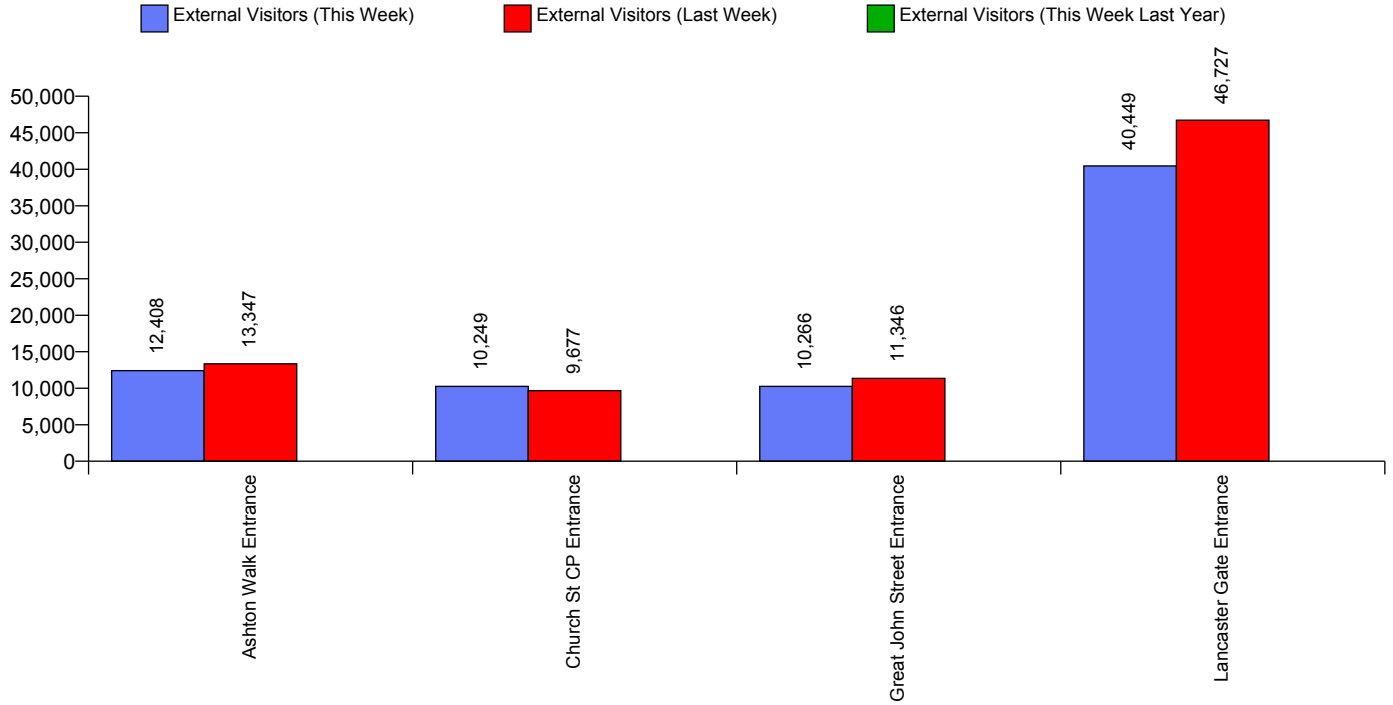

Daily Distribution

Daily Visitors

This Week '13	6,988	9,529	10,883	10,281	12,290	17,054	6,347
This Week '12							
Last Week '13	10,553	10,601	11,341	10,274	12,546	18,495	7,287
W-O-W % Change	-33.8%	-10.1%	-4.0%	0.1%	-2.0%	-7.8%	-12.9%
% Visitors This Wk	9.5 %	13.0 %	14.8 %	14.0 %	16.8 %	23.2 %	8.7 %

Hourly Distribution

Hourly Visitors

Zone Comparison

Weekly Visitors

Flow Comparison

Weekly Visitors

Week Commencing 06-May-2013

Calendar Week

19

External Location Comparison

Weekly Visitors

Footfall by Entrance

Weekly Visitors

Week Commencing	06-May-2013
------------------------	--------------------

Calendar Week	19
----------------------	-----------