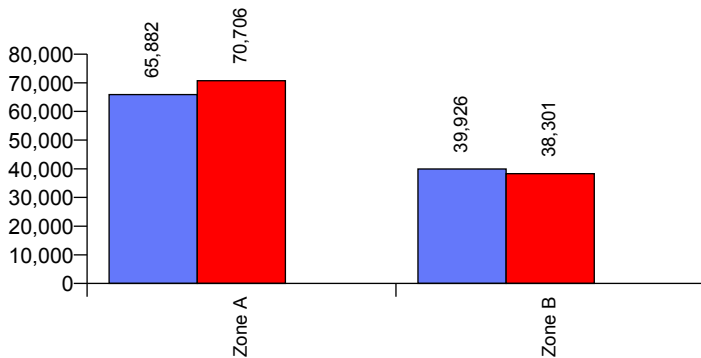

Daily Distribution

Daily Visitors

This Week '13	6,988	9,529	10,883	10,281	12,290	17,054	6,347
This Week '12							
Last Week '13	10,553	10,601	11,341	10,274	12,546	18,495	7,287
W-O-W % Change	-33.8%	-10.1%	-4.0%	0.1%	-2.0%	-7.8%	-12.9%
% Visitors This Wk	9.5 %	13.0 %	14.8 %	14.0 %	16.8 %	23.2 %	8.7 %

Hourly Distribution

Hourly Visitors

Zone Comparison

Weekly Visitors

Flow Comparison

Weekly Visitors

Week Commencing 06-May-2013

Calendar Week